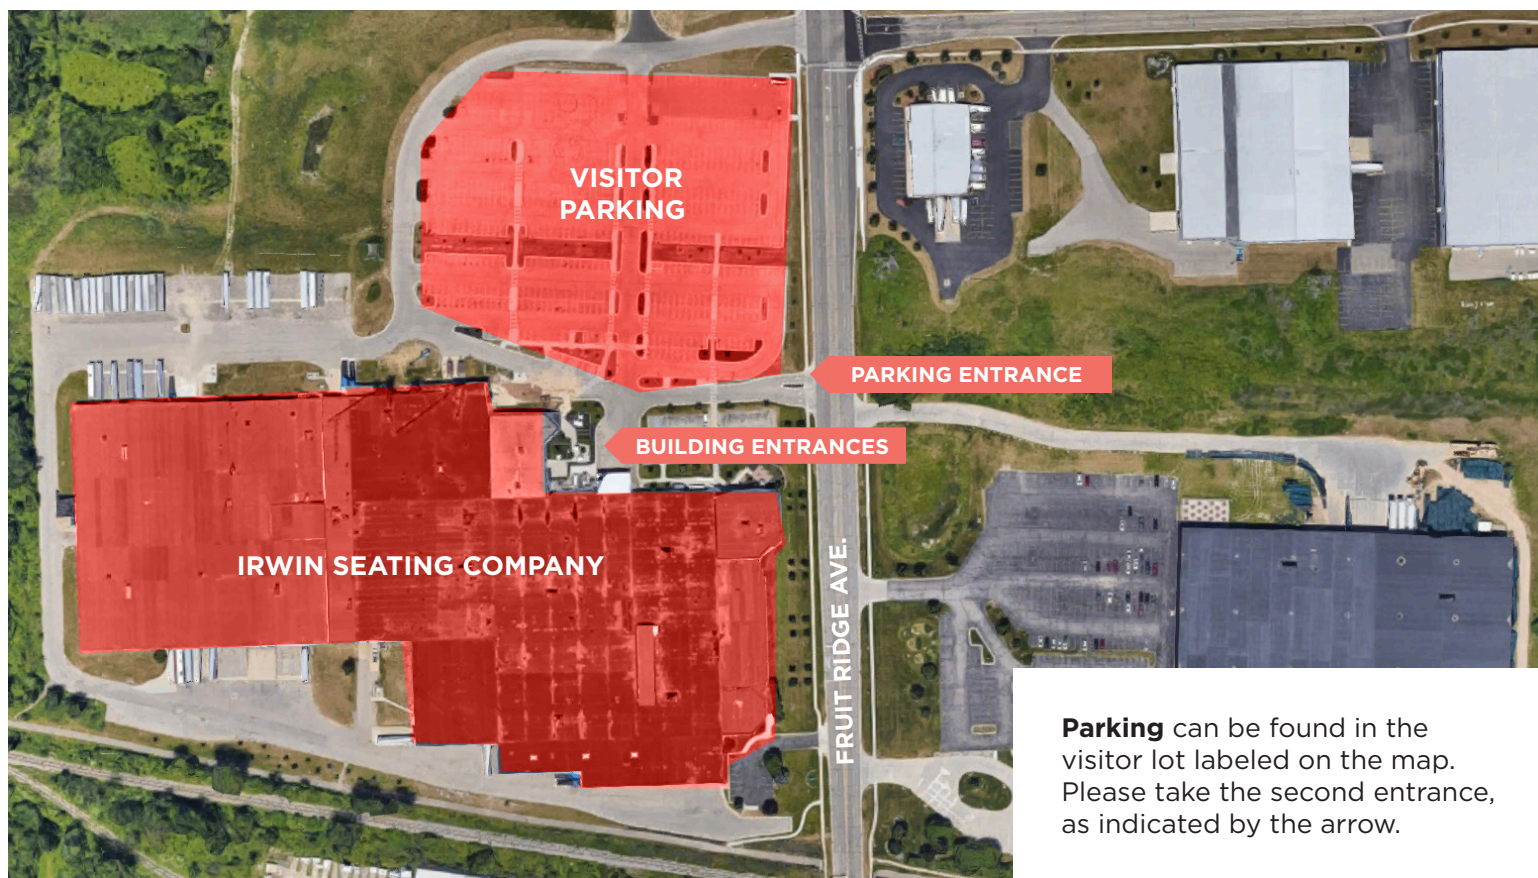

THE LAST AMERICAN HAMMER

Parking & Entrance Information

Irwin Seating Company
3251 Fruit Ridge Ave NW
Grand Rapids, MI 49544

Parking can be found in the visitor lot labeled on the map. Please take the second entrance, as indicated by the arrow.

Enter the building through the factory entrance located next to loading dock 1.

An accessible entrance is located through the double doors into the Employee Lounge.